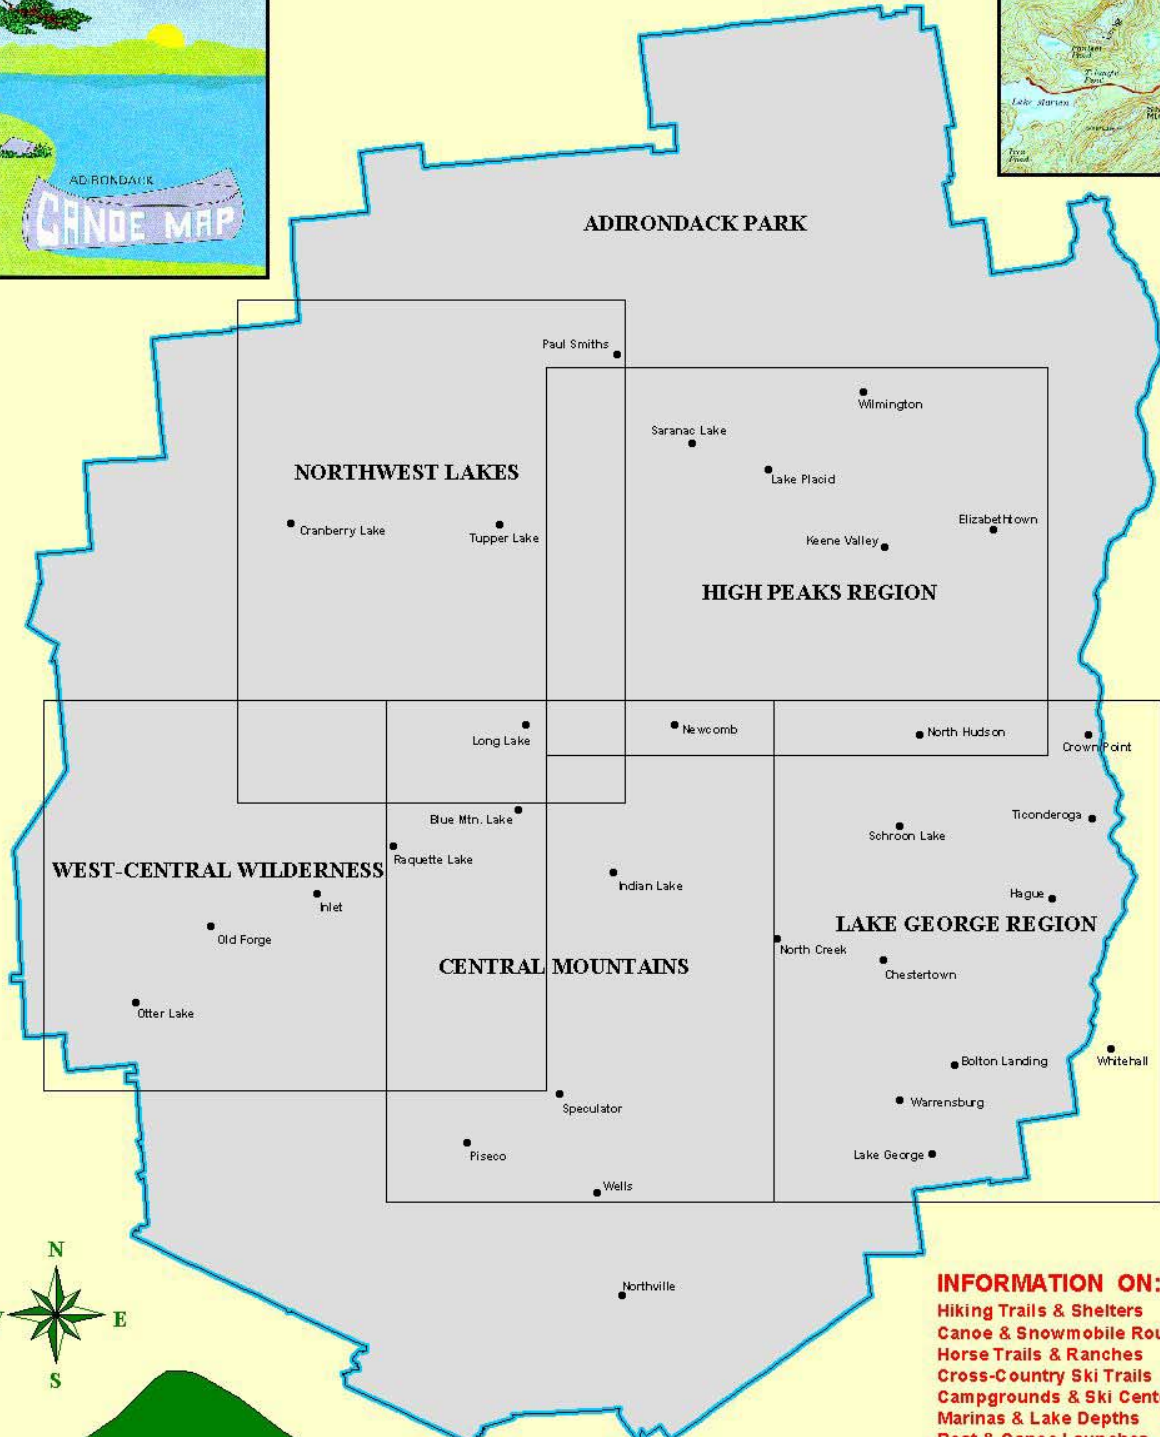

Fax: (800) 852-7137

RETAIL ORDER FORM

MAP TITLE	UNIT PRICE	QUANTITY	COST
The Adirondack Park	\$4.95		
Adirondack Canoe Map	4.95		
The Adirondacks: Central Mountains	4.95		
The Adirondacks: High Peaks Region	4.95		
The Adirondacks: Lake George Region	4.95		
The Adirondacks: Northwest Lakes	4.95		
The Adirondacks: West-Central Wilderness Area	4.95		
SUBTOTAL			
8% New York State Sales Tax (New York State Residents Only)			
Shipping and Handling			\$1.50
TOTAL AMOUNT ENCLOSED			

THE ADIRONDACK SERIES OF MAPS

- INFORMATION ON:**
- Hiking Trails & Shelters
 - Canoe & Snowmobile Routes
 - Horse Trails & Ranches
 - Cross-Country Ski Trails
 - Campgrounds & Ski Centers
 - Marinas & Lake Depths
 - Boat & Canoe Launches
 - Recreational, Cultural & Historic Sites

TOPOGRAPHIC
Full-Color Maps
Comprehensive REGIONAL Coverage
35" x 45" Format

Published
By
ADIRONDACK MAPS INC.
(Formerly Plinth, Quoin & Cornice Assoc.)
Keene Valley, New York 12943
(518) 576-9861