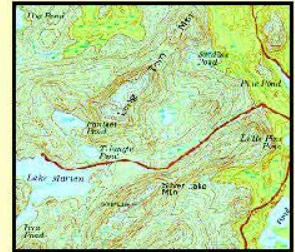

THE ADIRONDACK SERIES OF MAPS

1. **INFORMATION ON:**
2. Hiking Trails & Shelters
   - Canoe & Snowmobile Routes
   - Horse Trails & Ranches
   - Cross-Country Ski Trails
   - Campgrounds & Ski Centers
   - Marinas & Lake Depths
   - Boat & Canoe Launches
   - Recreational, Cultural & Historic Sites

TOPOGRAPHIC
Full-Color Maps
Comprehensive REGIONAL Coverage
35" x 45" Format

Published
By
ADIRONDACK MAPS INC.
(Formerly Plinth, Quoin & Cornice Assoc.)
Keene Valley, New York 12943
(518) 576-9861